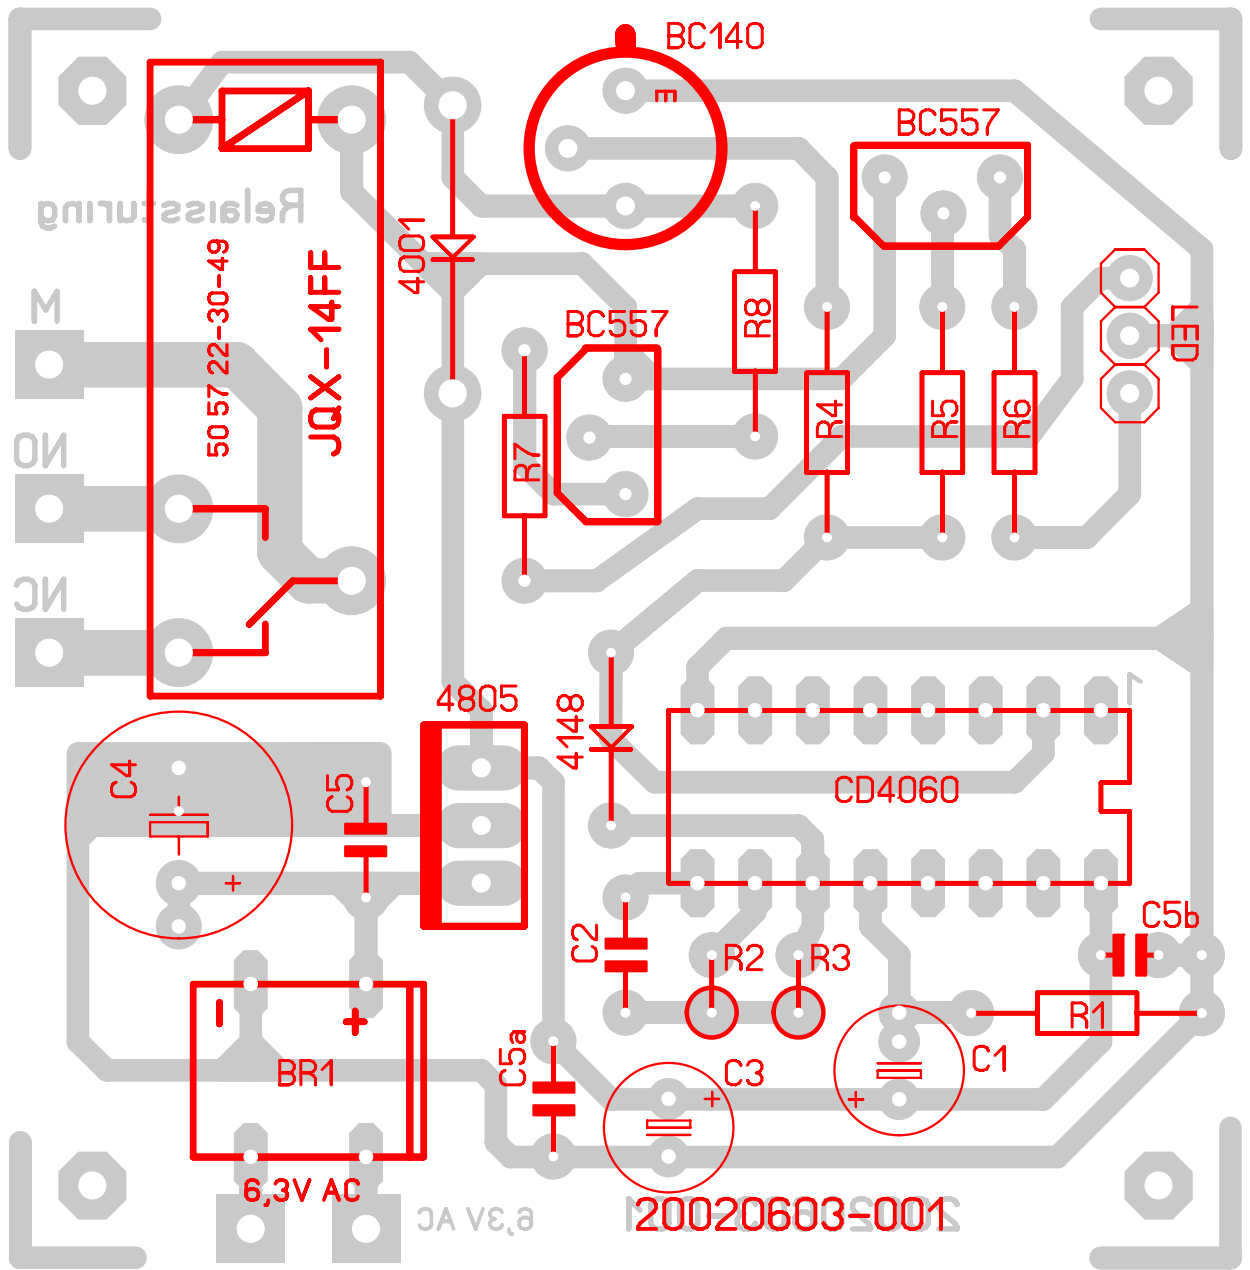

1:1 print in Acrobat with
textscale options off

Scale 300% component layout